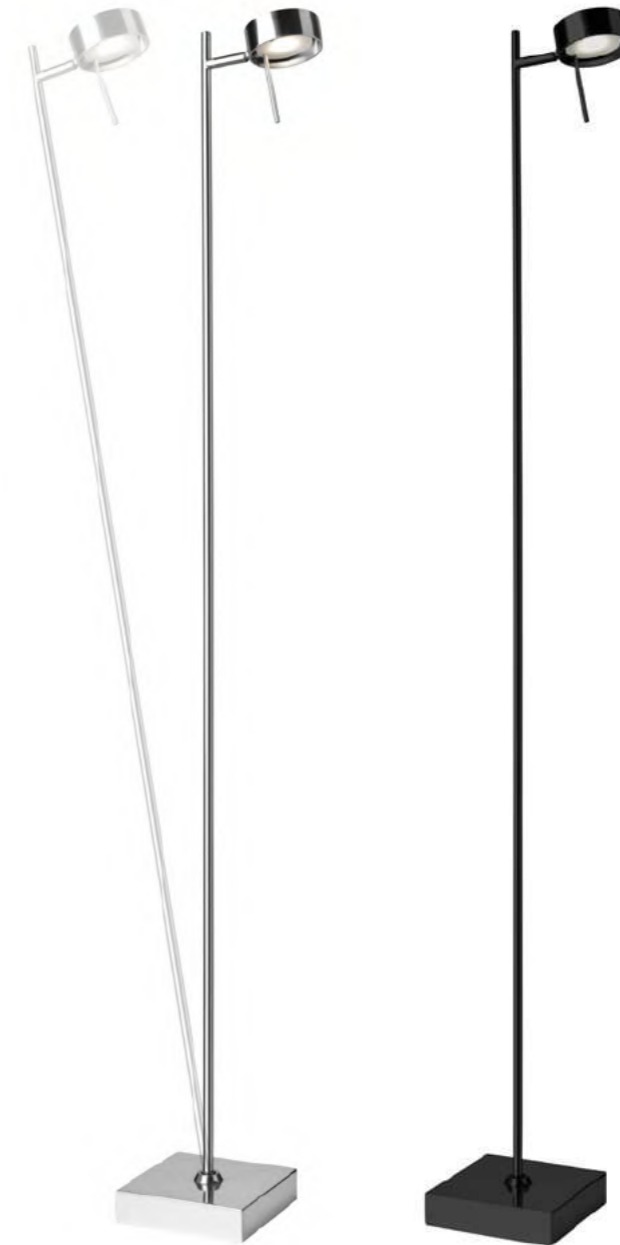

88425 | Chrom-matt, Chrome-matt

87435 | Schwarz, black