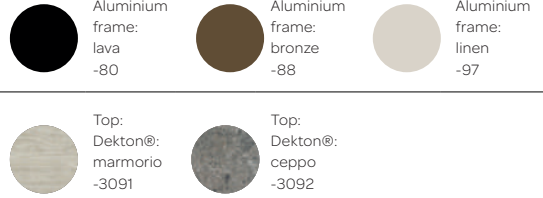

Dimensions

Ø50 X h 50 cm

M4264

€ 498,-

Colour combination(s)

JULIA TABLE

Dimensions

by Frans van Rens