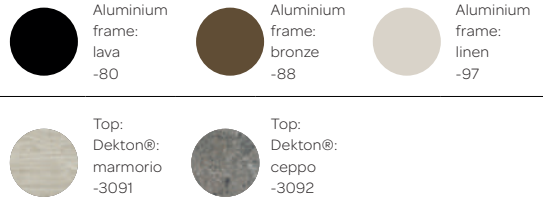

Colour combination(s)

JULIA HIGH DINING TABLE

Dimensions

by Frans van Rens

1230 x w 90 x h 95 cm

M4236 - M4234

€ 4.999,-