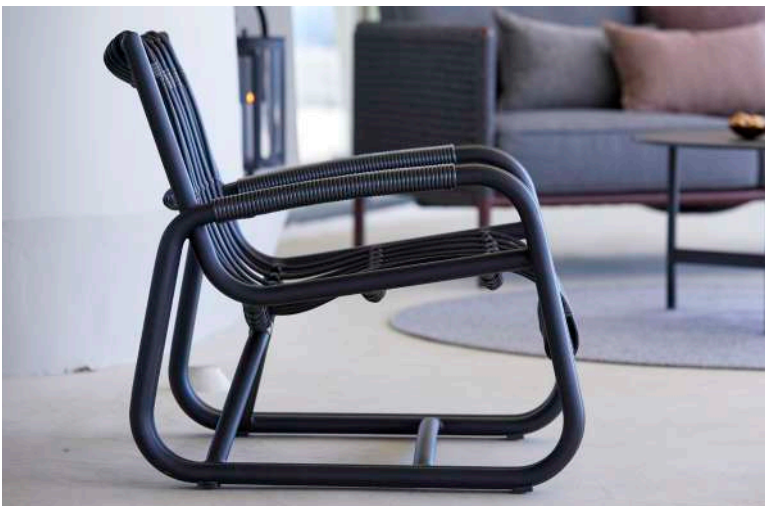

Cane-line Weave® is a fibre made from highly durable, solution-dyed polyethylene, ideal for outdoor use, as it withstands moisture and large variations in temperature. The durable material is UV-resistant and requires minimal maintenance.

EXPLORE
CONNECT
MODULAR
OPTIONS
(P452)

▲ CONNECT LOUNGE | LEVEL COFFEE TABLE | DIVINE FOOTSTOOL

 Quick Dry
& Airflow
SYSTEM

FEAT. CONNECT LOUNGE | LEVEL COFFEE TABLE

LOUNGE | OUTDOOR | 117

▲ CURVE LOUNGE CHAIR

CURVE LOUNGE CHAIR | ROYAL COFFEE TABLE ►

CURVE

BY FOERSOM & HIORT-LORENZEN MDD

LOUNGE | OUTDOOR | 119

FEAT. CONIC LOUNGE | HYDE LUXE TILT PARASOL

120 | LOUNGE | OUTDOOR

▲ CONIC LOUNGE | ON-THE-MOVE SIDE TABLE | DOT RUG