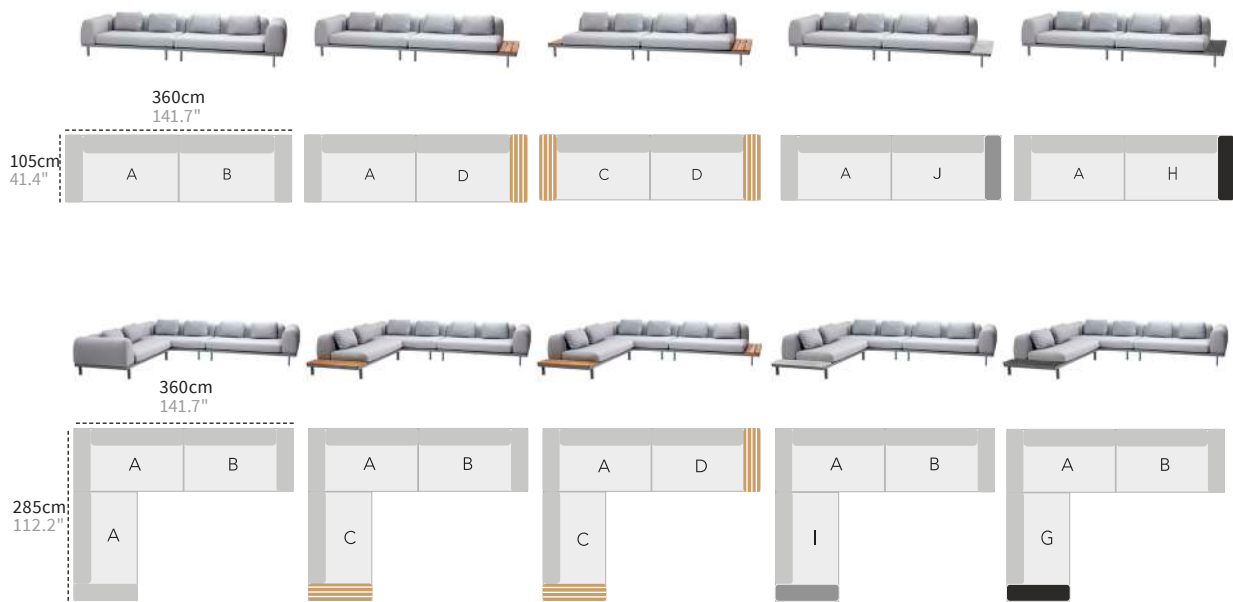

I

2-seater sofa,
back cushion
+Ceramic side table

J

2-seater sofa,
back cushion
+Ceramic side table

K

Single module,
back/side cushion

285cm
112.2"

210cm
82.7"