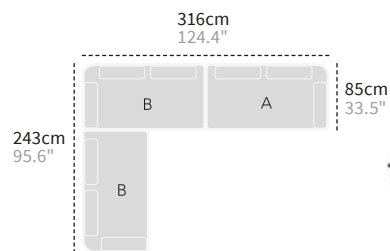

Horizon combinations

A

B