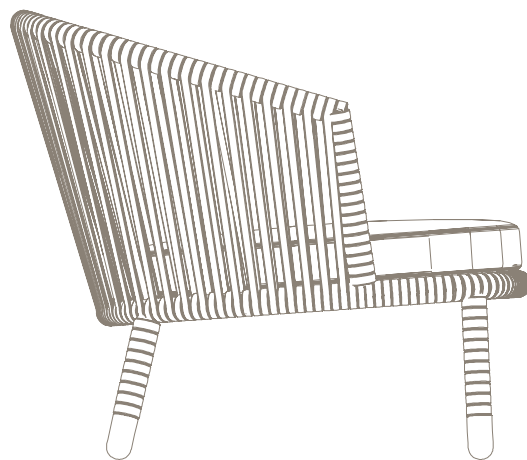

LOUNGE | INDOOR | 407

FEAT. NEST ROUND CHAIR | AREA SIDE TABLE/STOOL

NEST 2-SEATER SOFA | NEST LOUNGE CHAIR | WAVE COFFEE TABLE | DOT RUG ▲

SENSE

BY FOERSOM & HIORT-LORENZEN MDD

410 | LOUNGE | INDOOR

◀ SENSE LOUNGE | DOT RUG | AREA TABLE/STOOL | SWEEP BASKET