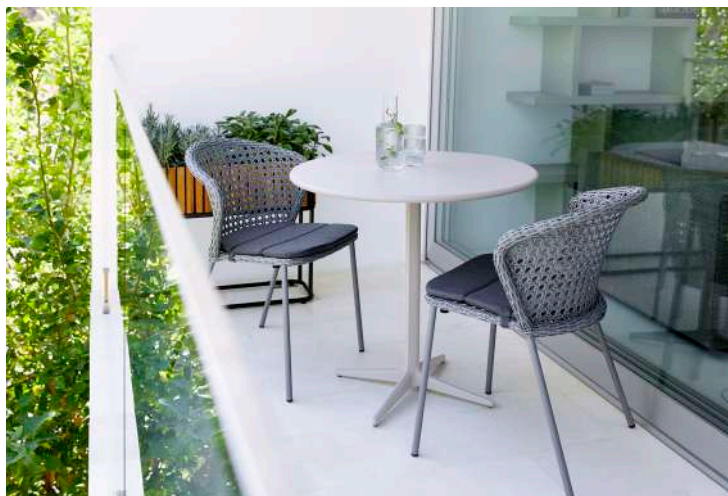

Please check page 472 to explore the many options.

DROP CAFÉ ALUMINIUM TABLE BASE AVAILABLE IN TWO COLOURS

AL
LAVA GREY

ASA
SAND

▲ DROP CAFÉ TABLE | CHOICE CHAIR

EXPLORE
OCEAN
CHAIR
(P162)

FEAT. DROP CAFÉ TABLE | OCEAN CHAIR | STICKS BENCH | LIGHTLUX LANTERN