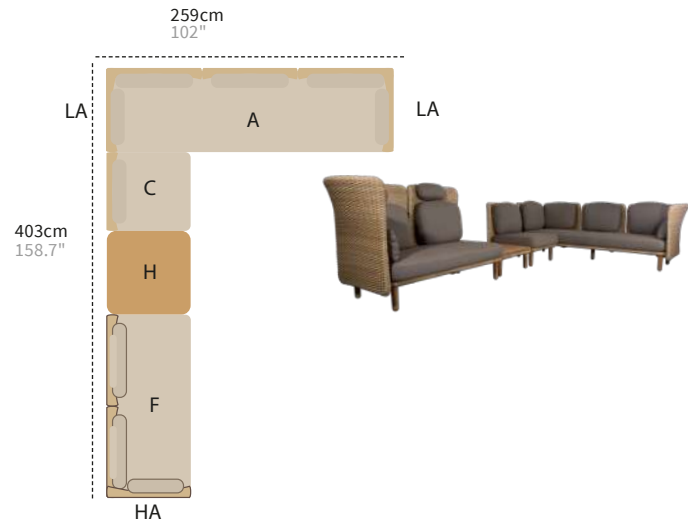

Arch combinations

A

B

C

D

E

F

G

H

Coffee table