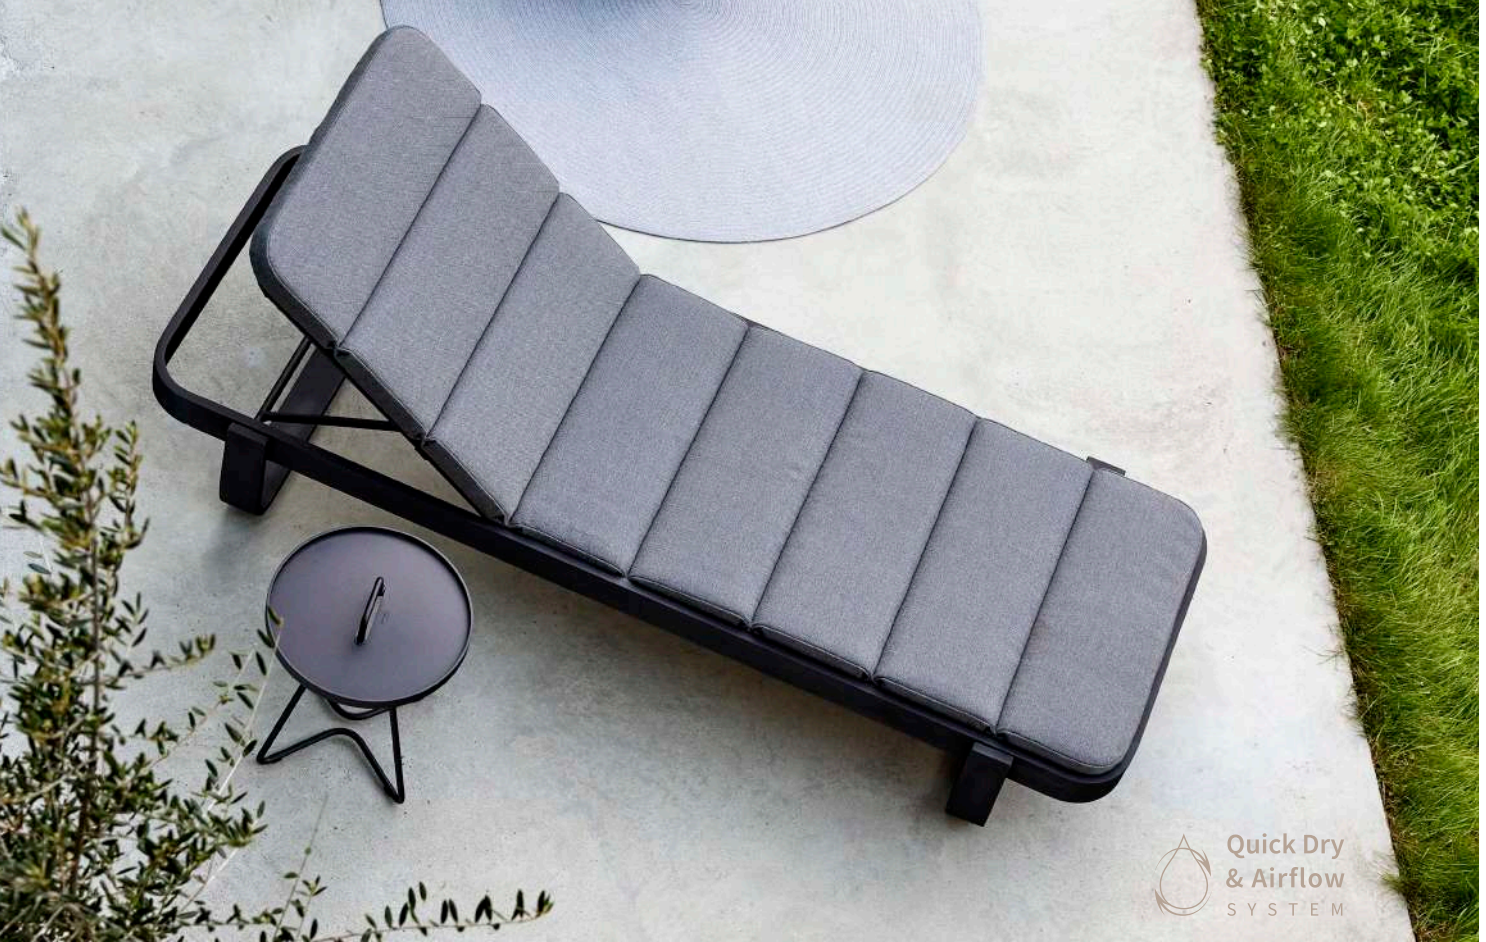

◀ BASKET COFFEE TABLE

PEACOCK

BY FOERSOM & HIORT-LORENZEN MDD

 Quick Dry
& Airflow
SYSTEM

FEAT. PEACOCK DAYBED

ON-THE-MOVE SIDE TABLE ▲

PEACOCK DAYBED W/CLASSIC PARASOL ▲

Quick Dry
& Airflow
SYSTEM

CUT SUNBED | ON-THE-MOVE SIDE TABLE | CIRCLE RUG ▲

CUT
BY WELLING/LUDVIK

▲ ESCAPE SUNBED | KINGSTON SIDE TABLE/STOOL

ESCAPE

BY RIKKE FROST

Quick Dry
& Airflow
SYSTEM

FEAT. HORIZON DAYBED | MAJOR PARASOL

300 | SUNBEDS & DAYBEDS | OUTDOOR