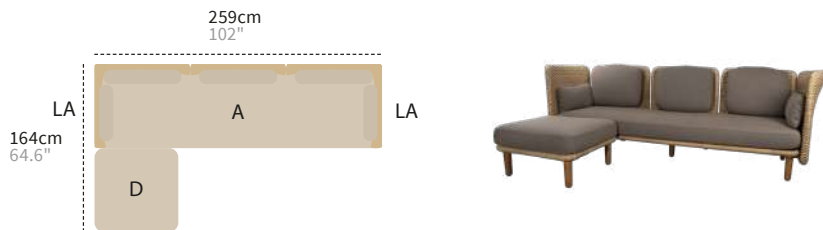

Arch combinations

A

B

C

D

E

F

G

H

Coffee table