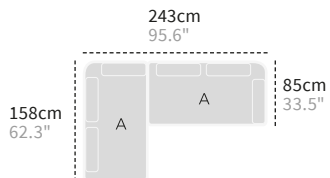

Horizon combinations

A

B