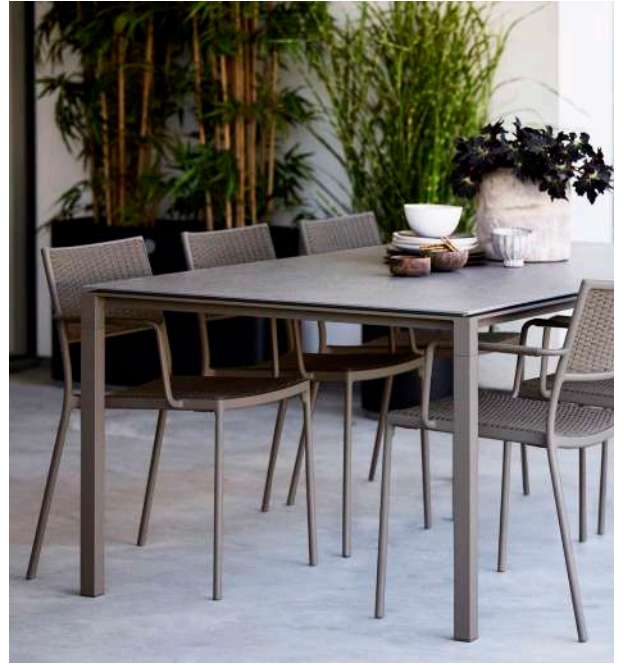

ALUMINIUM

AI
LIGHT GREY

AL
LAVA GREY

ASA
SAND

AT
TAUPE

◀ BREEZE CHAIR

▼ LESS ARMCHAIR

Pure dining table comes with a beautiful ceramic table top. The Pure dining table is easy to maintain and scratch-resistant. The table is also UV resistant, which means it can stand outside in any weather.