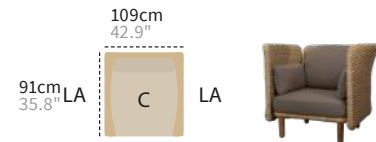

Coffee table

Aura combinations

AURA 12

Frame (single) + seat (single/0-sided)

AURA 11

Frame (single), seat (single/3-sided), high backrest + low armrest

AURA 10

Frame (2-seater), seat (single/2-sided), high backrest + low armrest