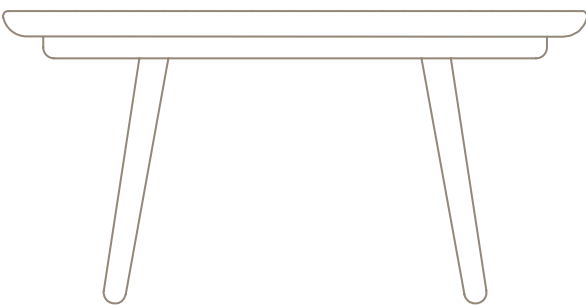

PACE

BY FOERSOM & HIORT-LORENZEN MDD

392 | LOUNGE | INDOOR

MDB
DARK BROWN,
MAHOGANY

“

Pace coffee table is a timeless classic table available in three sizes.

▲ PACE COFFEE TABLE

LARGE