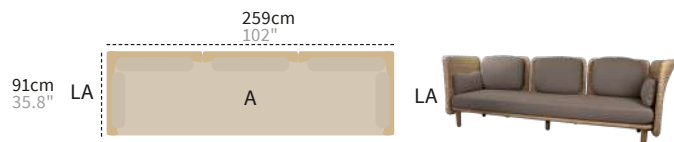

Coffee table

Aura combinations

AURA 12

Frame (single) + seat (single/0-sided)

AURA 11

Frame (single), seat (single/3-sided), high backrest + low armrest

AURA 10

Frame (2-seater), seat (single/2-sided), high backrest + low armrest