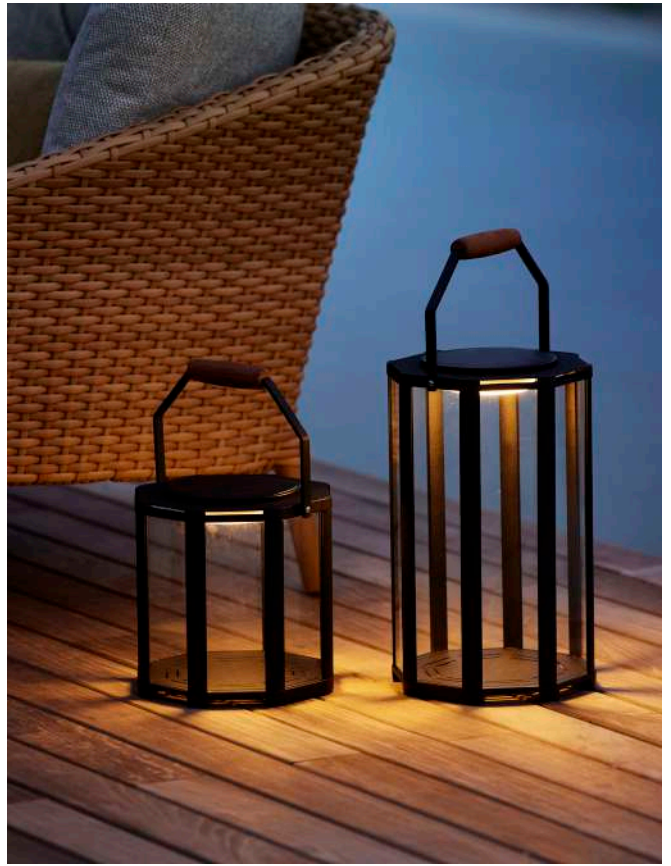

SOLAR LED LAMP

BY CANE-LINE DESIGN

ACCESSORIES | OUTDOOR & INDOOR | 367