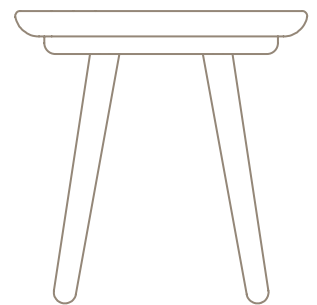

SMALL

W: 40 CM | D: 40 CM | H: 40 CM