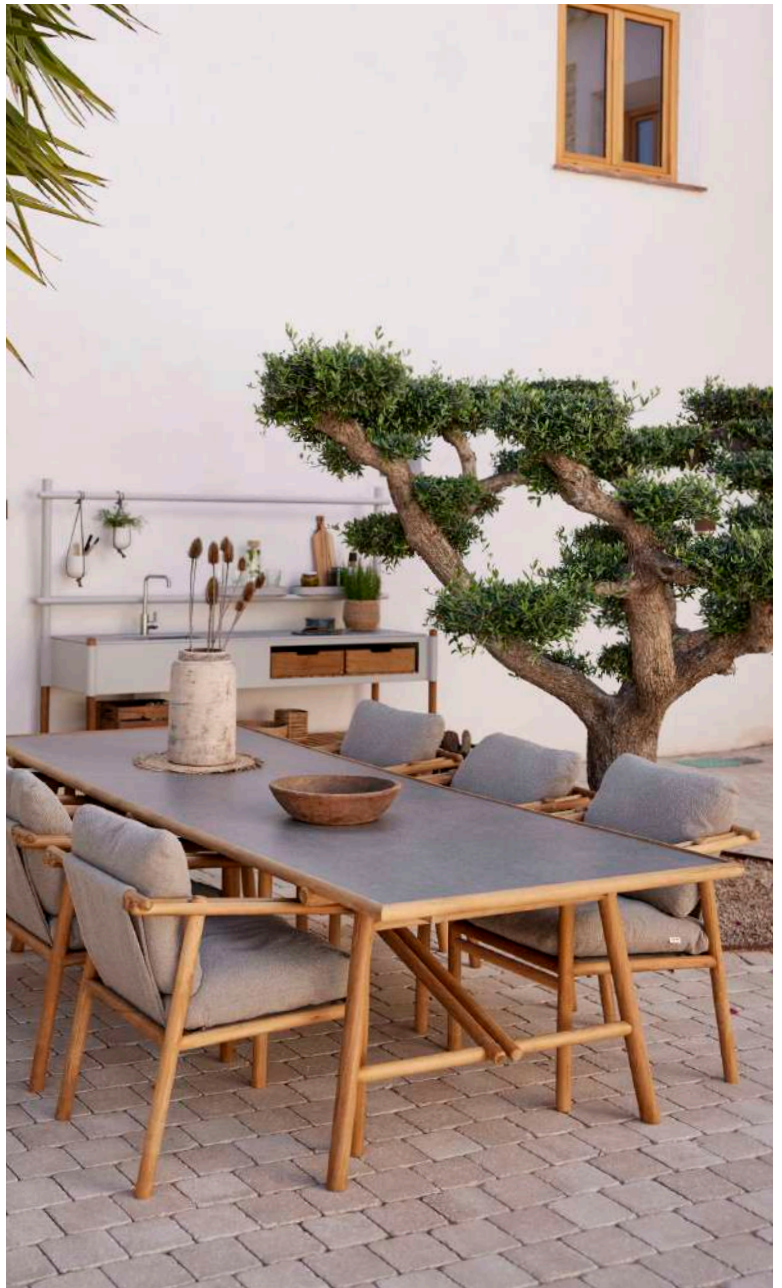

STICKS DINING | STICKS KITCHEN ▲