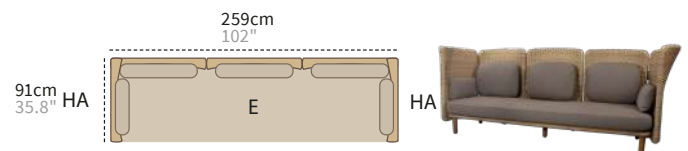

Arch combinations

A

B

C

D

E

F

G

H

Coffee table