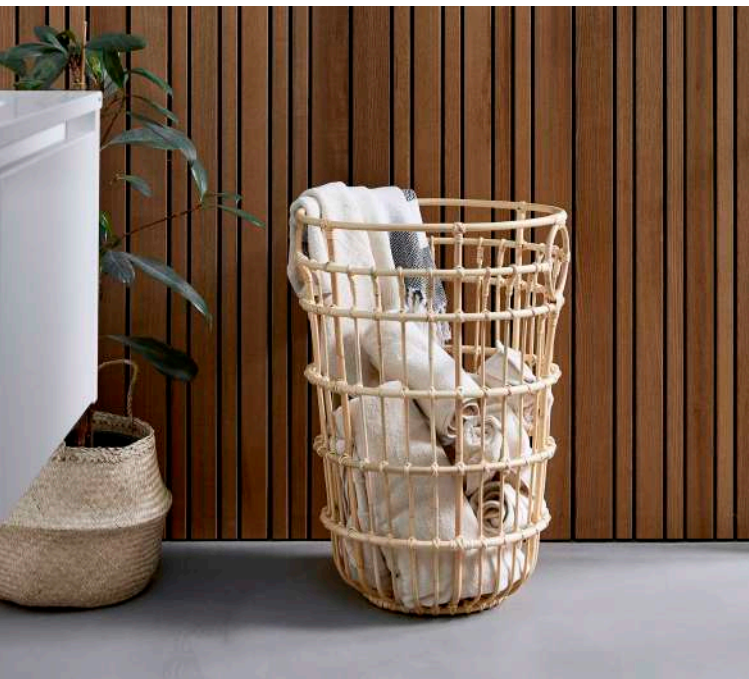

CARRY ME

BY MARIA BERNTSEN

438 | ACCESSORIES | INDOOR