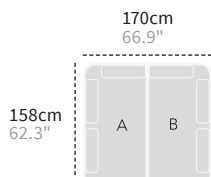

Horizon combinations

A

B