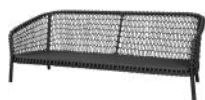

Ocean large 3-seater sofa

Outdoor

W 202cm 79.5"
D 90cm 35.4"
H 73cm 28.7"
S 40cm 15.7"
A 60cm 23.6"

Designer: Cane-line Design
Material: Cane-line Soft Rope
Frame: Aluminium
Cover: no. 24

● 5537RODG / Dark grey