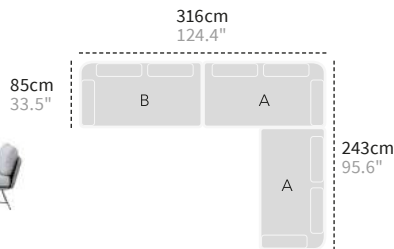

Horizon combinations

A

B