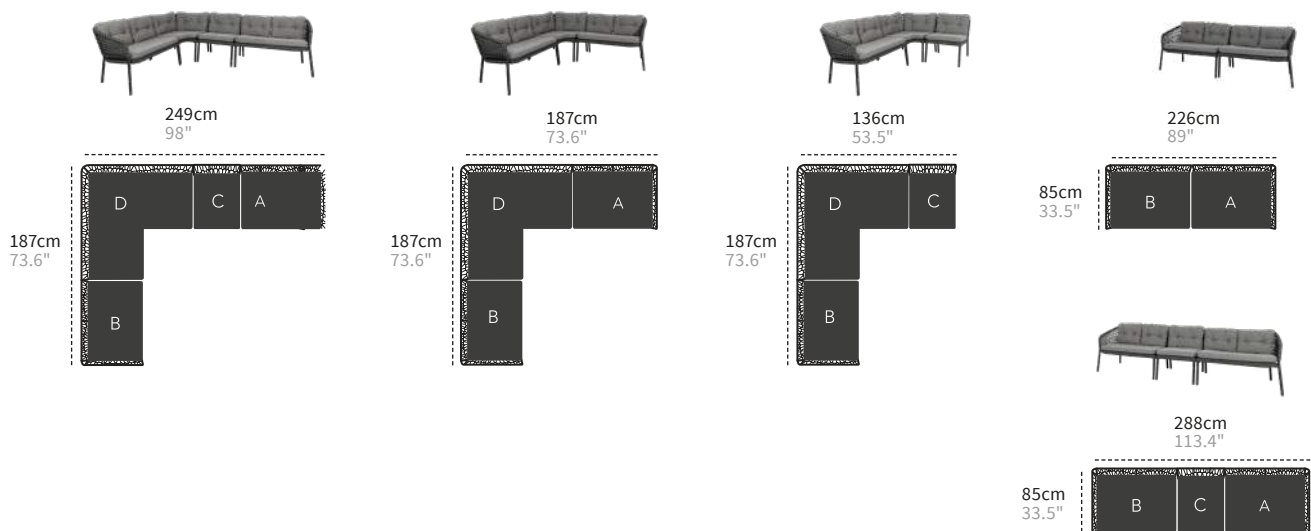

Ocean combinations