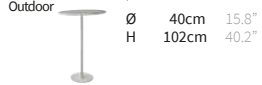

Go bar table, small

- 5045AL / Lava grey+
- 5045ASA / Sand+
- P72X72RT / Teak
- P75X75AL / Lava grey
- P75X75ASA / Sand
- P75X75HPSDGD / Dark grey structure
- P45GAD / Olive green

Designer: Cane-line Design
Frame: Aluminium
Cover: no. 8

- P45GAL / Lava grey
- P45GASA / Sand
- P45GAT / Taupe
- P45HPSDGD / Dark grey structure
- P60AL / Lava grey
- P60GT / Teak, Geometric
- P60ALTII / Lava grey
- P70HPSDGD / Dark grey structure
- P75ALTII / Lava grey
- P80AI / Light grey
- P80AL / Lava grey
- P80ASA / Sand
- P80GT / Teak, Geometric