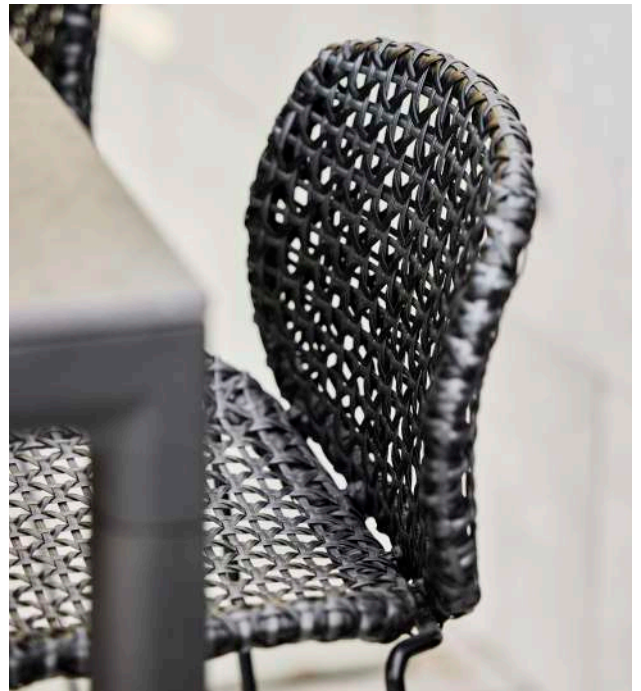

VIBE

BY WELLING/LUDVIK

GO

BY CANE-LINE DESIGN