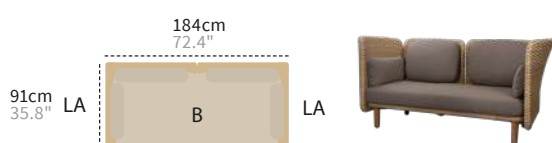

Coffee table

Aura combinations

AURA 12

Frame (single) + seat (single/0-sided)

AURA 11

Frame (single), seat (single/3-sided), high backrest + low armrest

AURA 10

Frame (2-seater), seat (single/2-sided), high backrest + low armrest