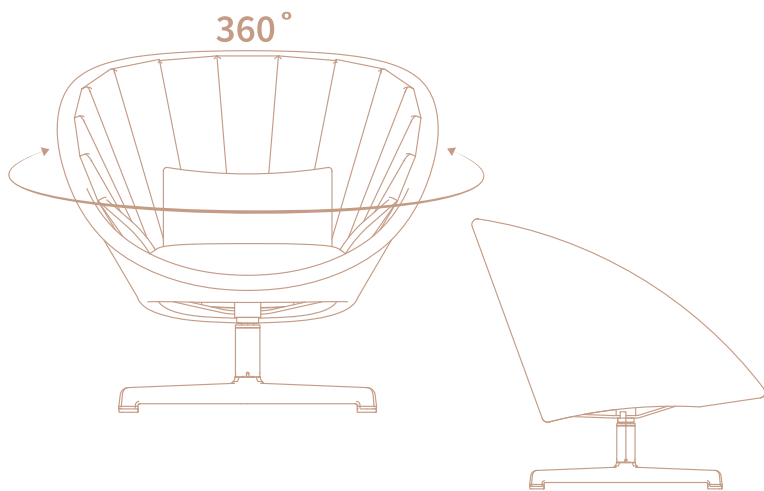

 Quick Dry
& Airflow
SYSTEM

FEAT. PEACOCK LOUNGE | LEVEL COFFEE TABLE | LIGHTTUBE LANTERN

LOUNGE | OUTDOOR | 103

Quick Dry
& Airflow
SYSTEM

PEACOCK

BY FOERSOM & HIORT-LORENZEN MDD

FEAT. PEACOCK WING HIGHBACK CHAIR | DROP KITCHEN | TWIST COFFEE TABLE
CUBE FOOTSTOOL | PEACOCK LOUNGE CHAIR

Quick Dry
& Airflow
SYSTEM

FEAT. PEACOCK LOUNGE | PEACOCK WING HIGHBACK CHAIR & 3-SEATER SOFA | TWIST COFFEE TABLE

PEACOCK

BY FOERSOM & HIORT-LORENZEN MDD

LEGS IN
ALUMINIUM

▲ GLAZE COFFEE TABLE | LIGHTLUX LANTERN

PEACOCK

BY FOERSOM & HIORT-LORENZEN MDD

FEAT. TWIST COFFEE TABLE | SOFT ROPE BASKET

LOUNGE | OUTDOOR | 111

▲ PEACOCK FOOTSTOOL/SIDE TABLE | PEACOCK LOUNGE

Cane-line Soft Rope is produced by woven polypropylene. The material has a soft surface that provides good support and excellent sitting comfort. Cane-line Rope is UV-resistant and ideal for outdoor use.