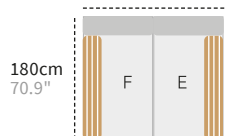

I

2-seater sofa,
back cushion
+Ceramic side table

J

2-seater sofa,
back cushion
+Ceramic side table

K

Single module,
back/side cushion

285cm
112.2"

210cm
82.7"