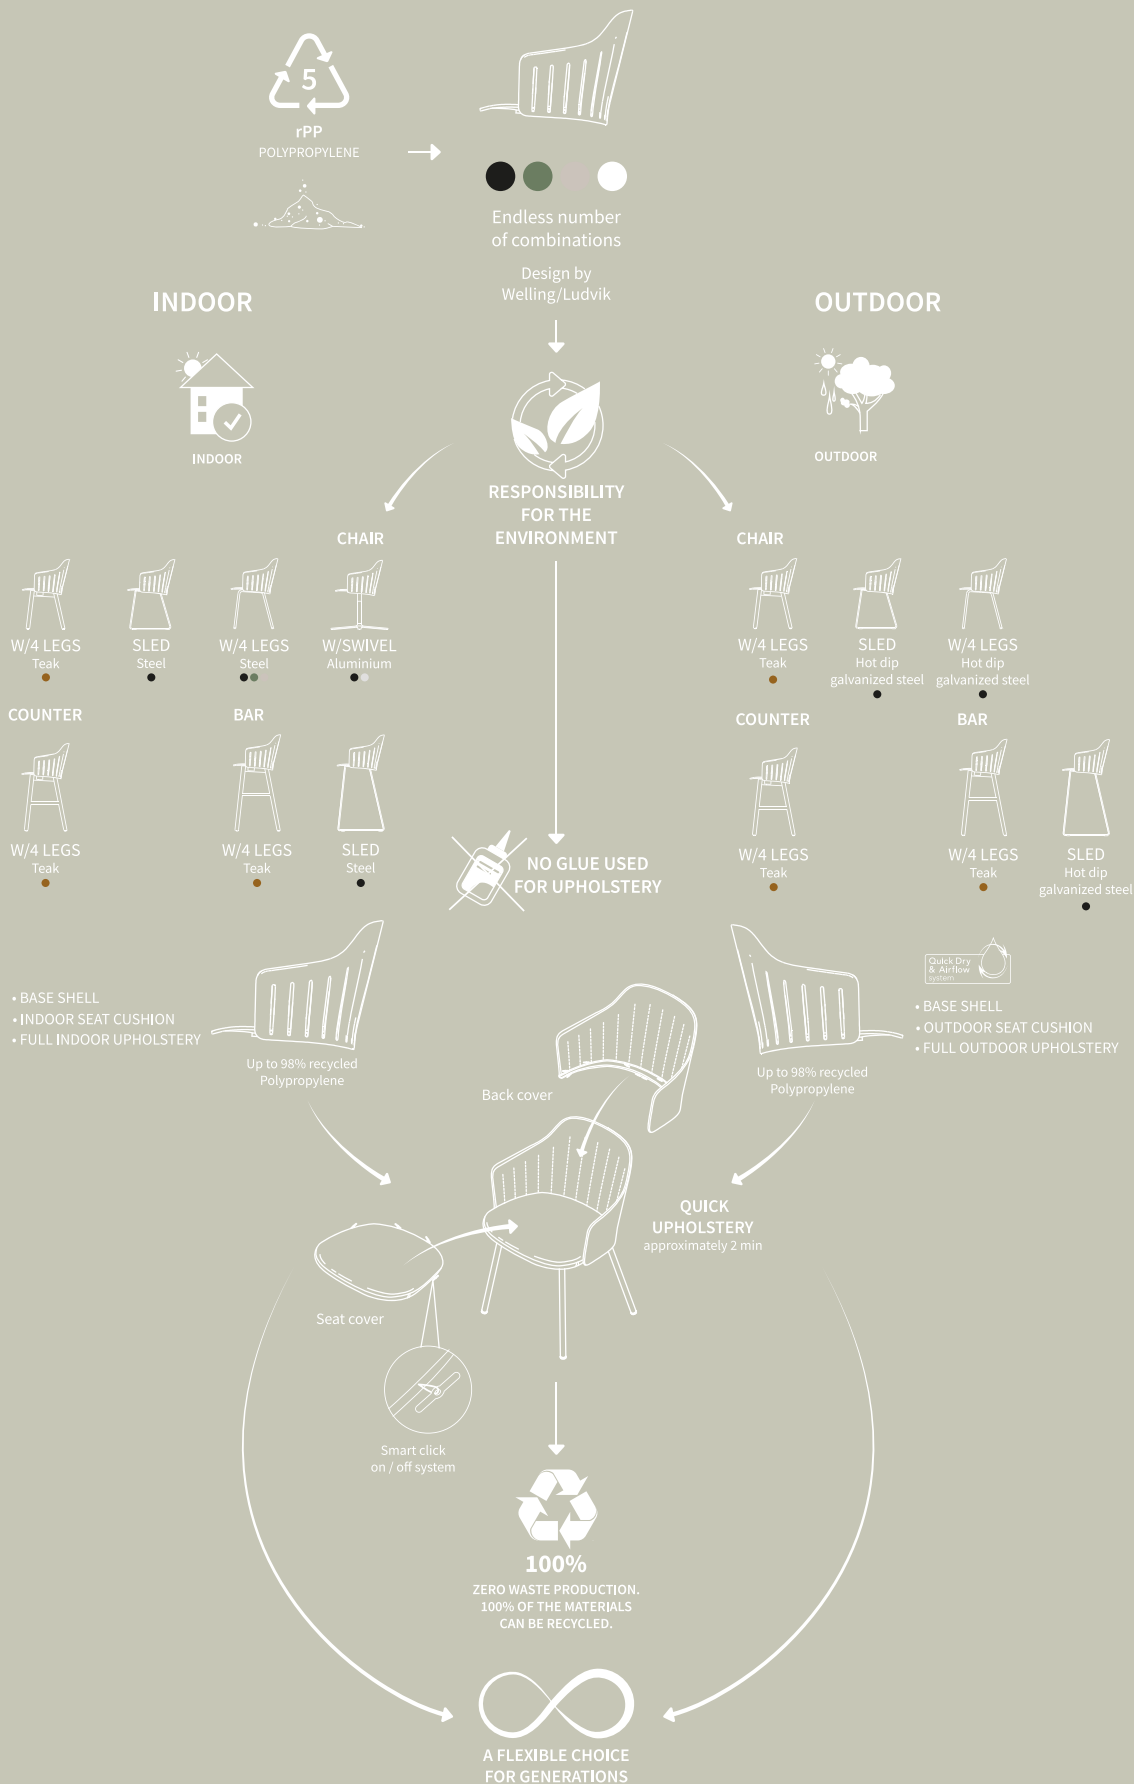

The Life Cycle of Choice