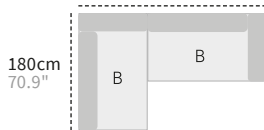

I

2-seater sofa,
back cushion
+Ceramic side table

J

2-seater sofa,
back cushion
+Ceramic side table

K

Single module,
back/side cushion

285cm
112.2"

210cm
82.7"