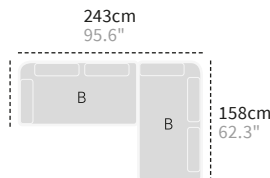

Horizon combinations

A

B