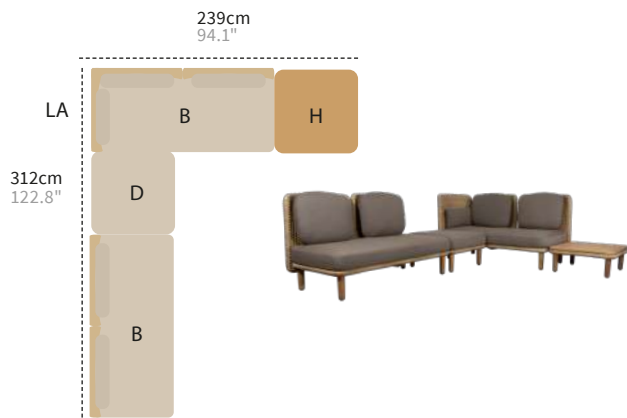

Arch combinations

A

B

C

D

E

F

G

H

Coffee table