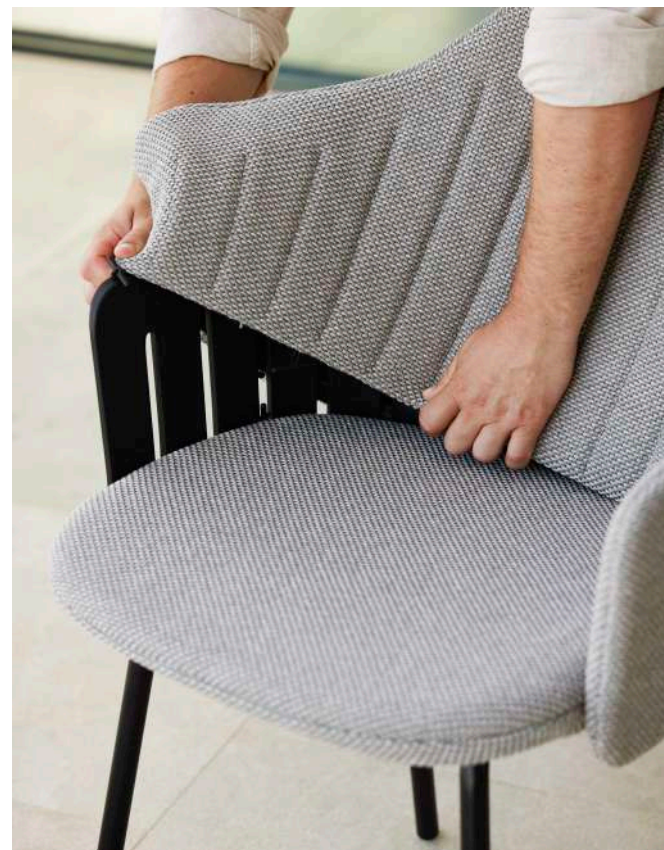

▲ EASY CHANGE OF CUSHIONS