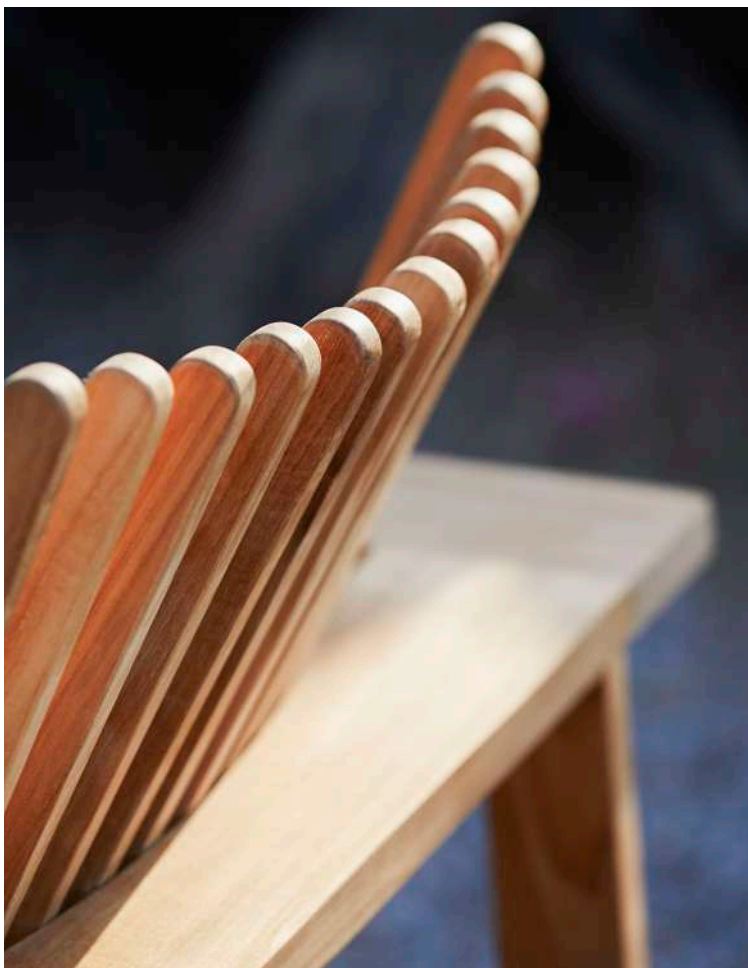

KINGSTON

BY FOERSOM & HIORT-LORENZEN MDD

▲ KINGSTON SUNCHAIR

AMAZE

BY FOERSOM & HIORT-LORENZEN MDD

PARC

BY FOERSOM & HIORT-LORENZEN MDD

▲ LEVEL COFFEE TABLE | LIGHTTUBE LANTERN